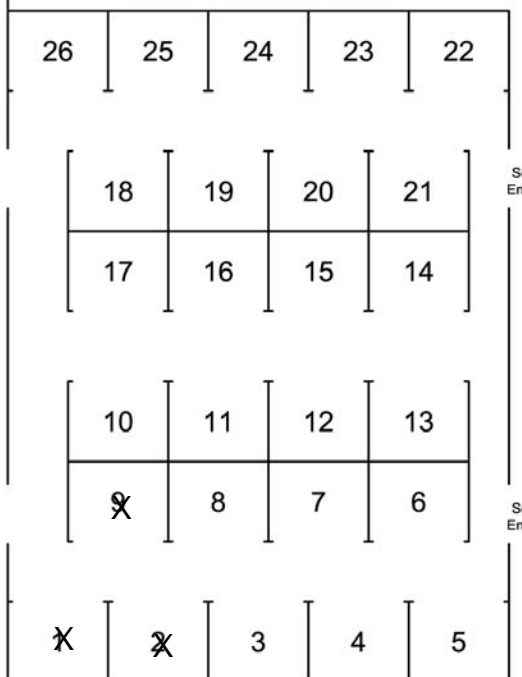

Service Entrance

FOYER

RIVERCHASE BALLROOM

Freight Elev.

Booth legend
 87 = 8' x 10'
 21 = 6' x 10'