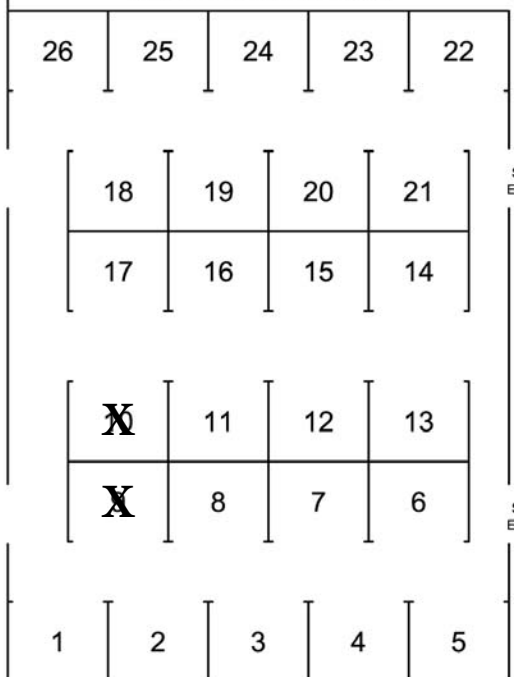

Service Entrance

FOYER

RIVERCHASE BALLROOM

Freight Elev.

**Booth legend**  
 87 = 8' x 10'  
 21 = 6' x 10'